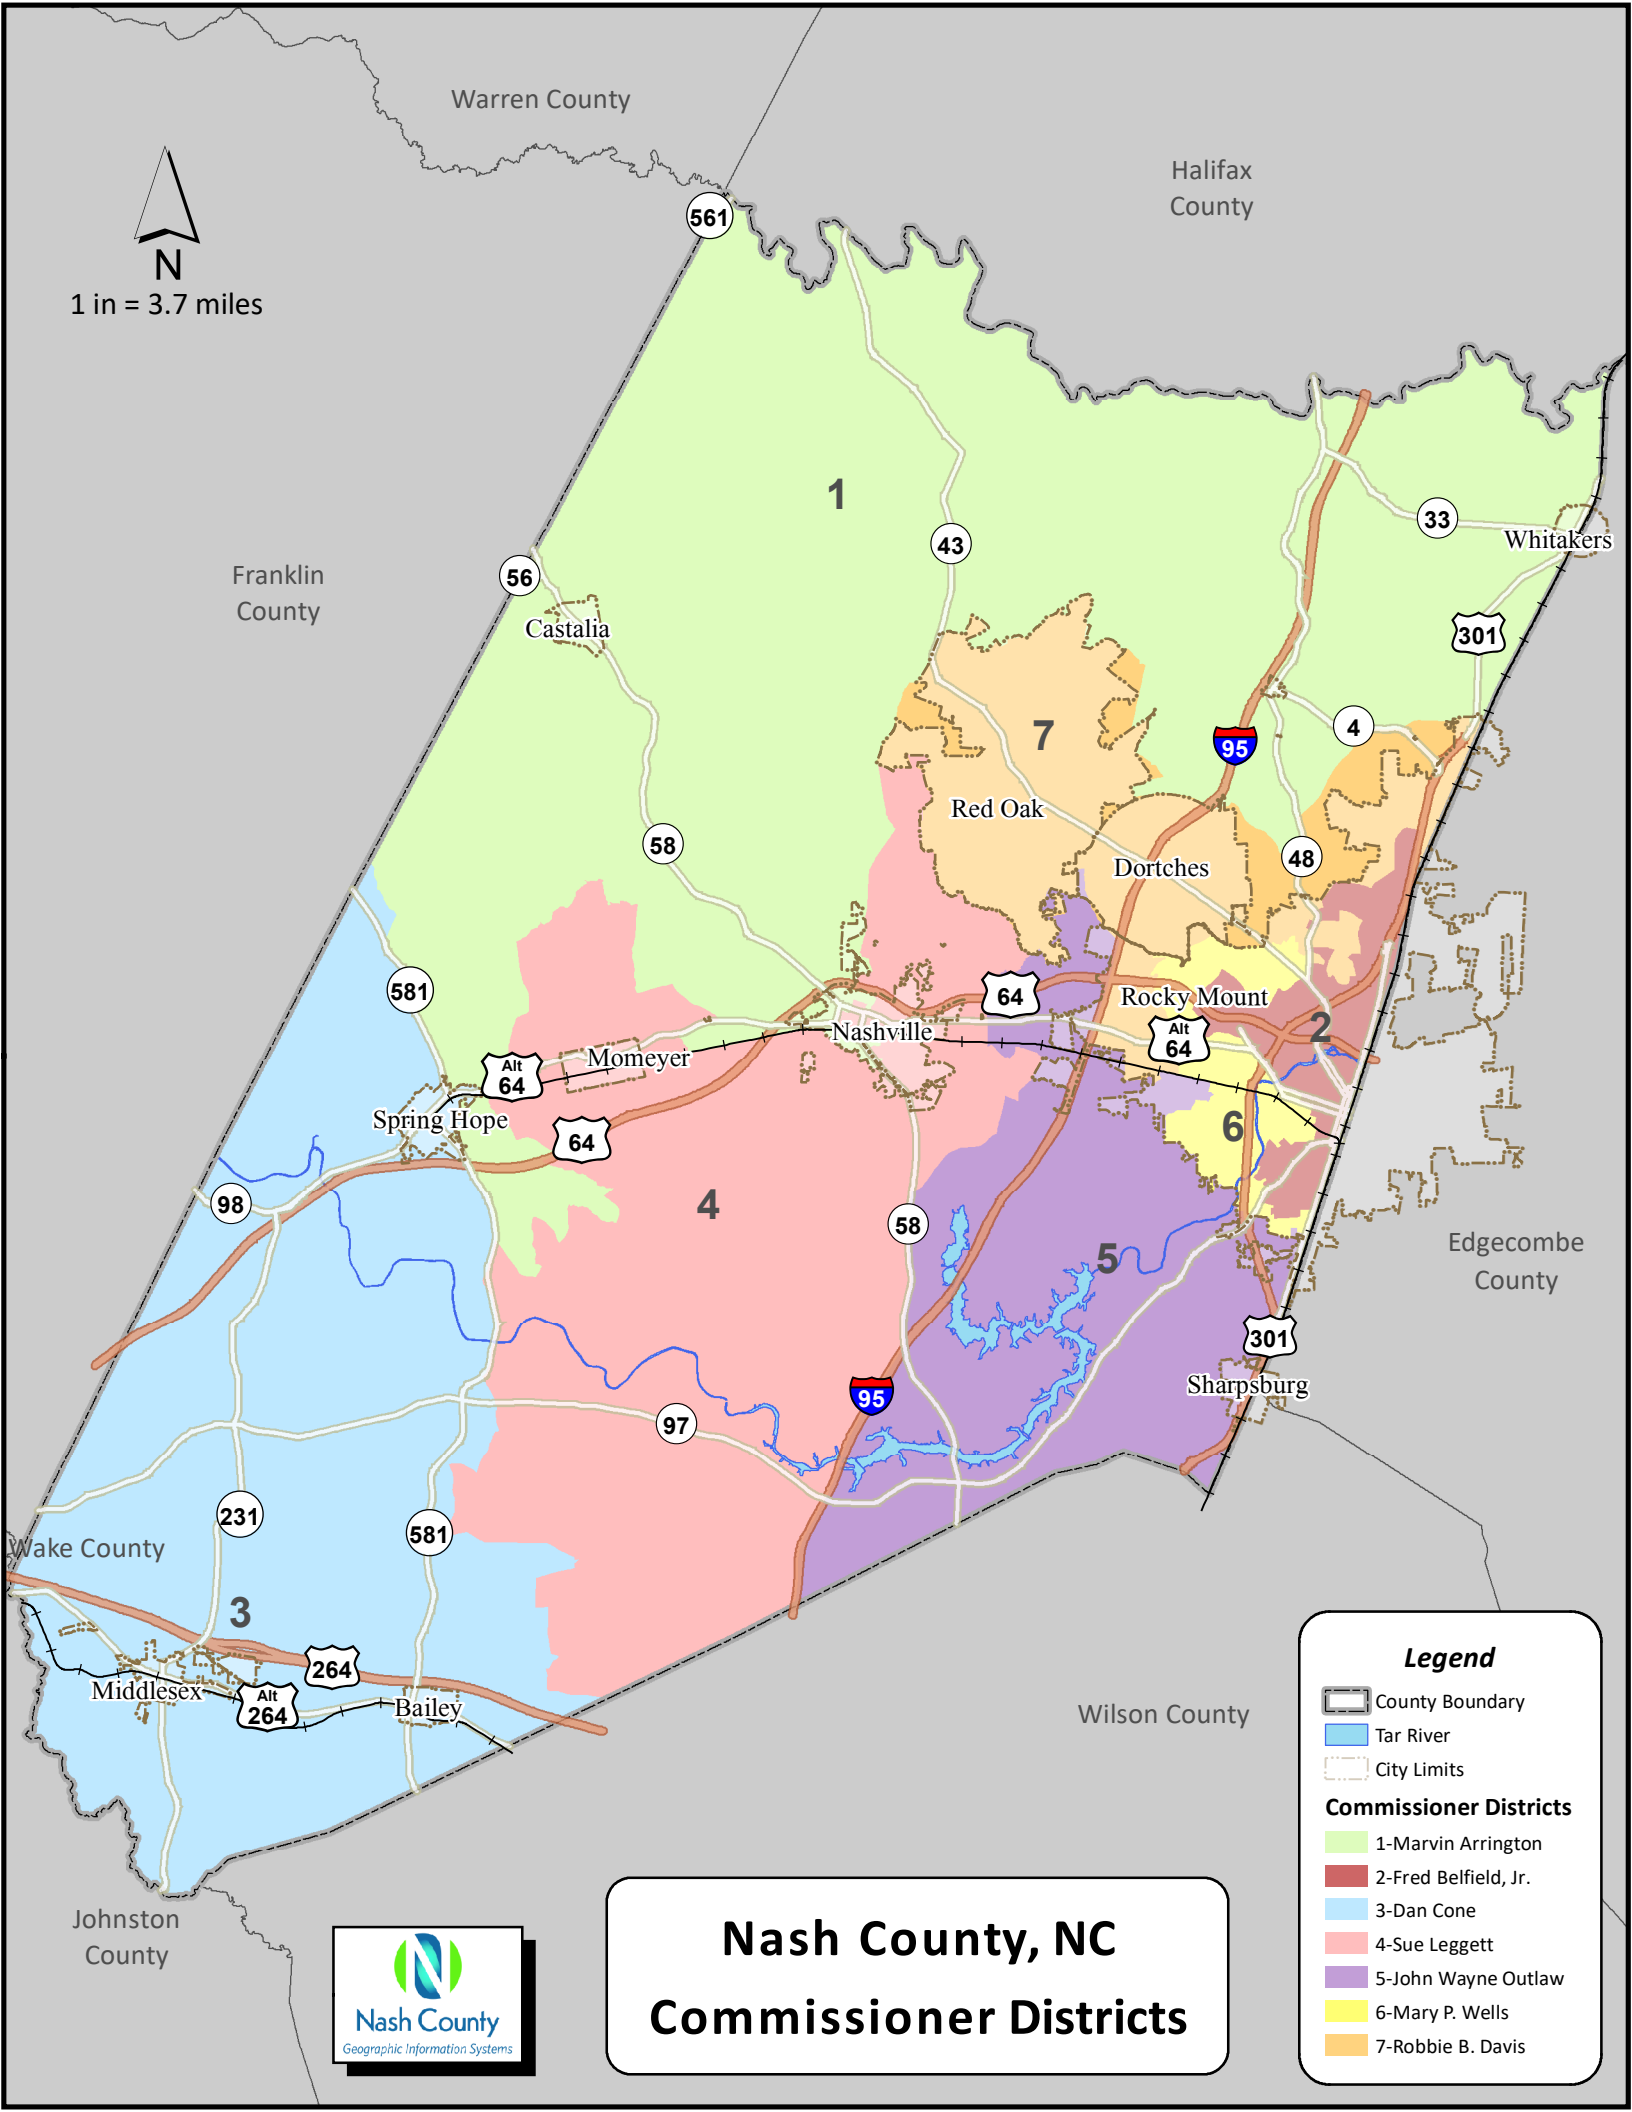

 N
 1 in = 3.7 miles

Nash County, NC Commissioner Districts

Legend

-  County Boundary
-  Tar River
-  City Limits

Commissioner Districts

-  1-Marvin Arrington
-  2-Fred Belfield, Jr.
-  3-Dan Cone
-  4-Sue Leggett
-  5-John Wayne Outlaw
-  6-Mary P. Wells
-  7-Robbie B. Davis